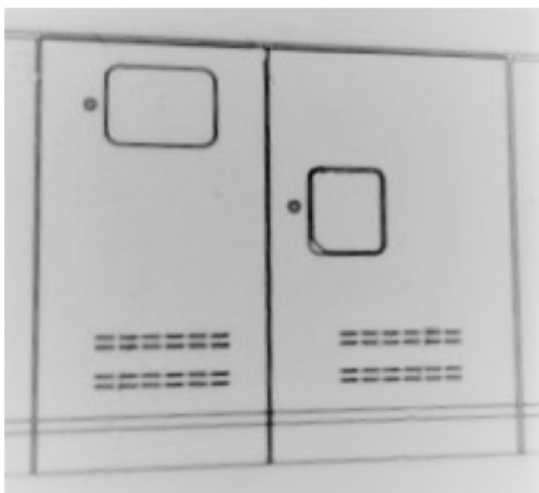

POWER

Manufacturing, Inc.

ACCESS DOORS FOR MCI J

<u>PART #</u>	<u>DESCRIPTION</u>
O3-31-2288-PWR	ACCESS DOOR FOR FUEL DOOR
O3-30-1208-PWR	ACCESS DOOR FOR BATTERY DOOR

[Doors are Spring Loaded to Close](#)