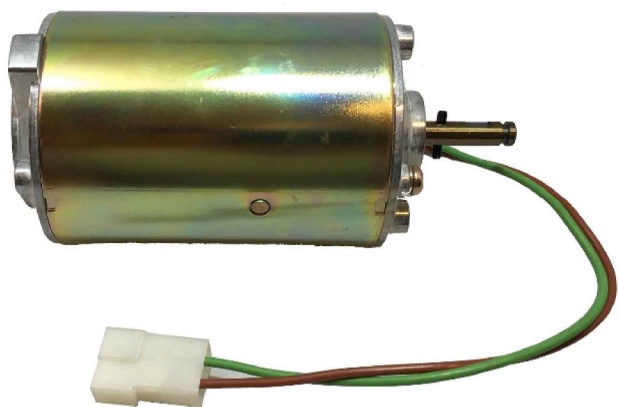

POWER

Manufacturing, Inc.

24V DC FAN MOTOR

FITS: VAN HOOL[®] SUTRAK[®] A/C SYSTEM

MOTORS WILL WORK ON BOTH RH AND LH COMPARTMENTS

uses Hi Quality Armature

<u>PART #</u>	<u>DESCRIPTION</u>
10627891	RH MOTOR
632803117	LH MOTOR