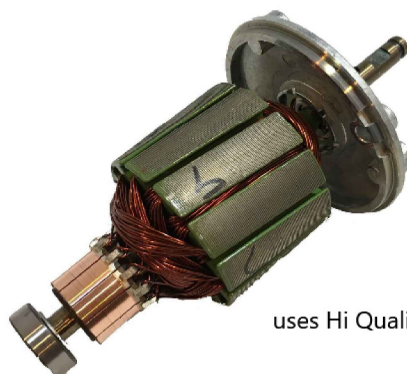

POWER

Manufacturing, Inc.

24V DC FAN MOTOR

FITS: VAN HOOL[®] SUTRAK[®] A/C SYSTEM

MOTORS WILL WORK ON BOTH RH AND LH COMPARTMENTS

uses Hi Quality Armature

<u>PART #</u>	<u>DESCRIPTION</u>
10627891	RH MOTOR
632803117	LH MOTOR