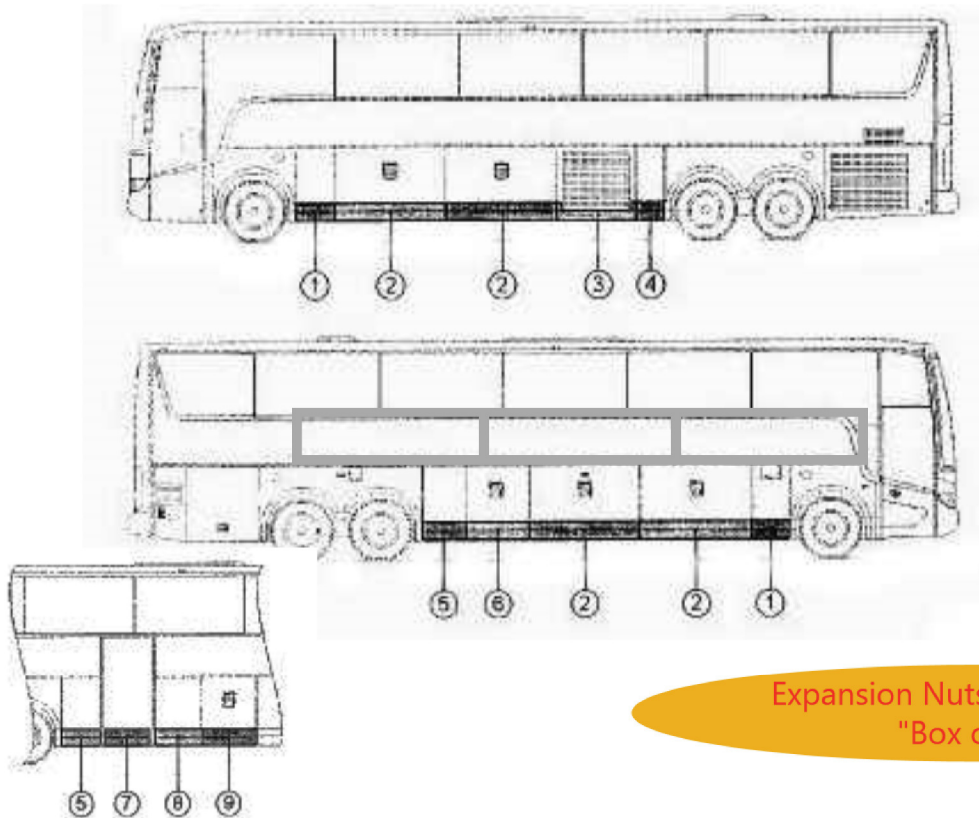

POWER

Manufacturing, Inc.

VAN HOOL TX RUB RAILS

Expansion Nuts Now Available
"Box of 25"

REF.	QTY.	PART#:	DESCRIPTION
1	2	11371746-PWR	RUB RAIL, 24"
2	4	11371670-PWR	RUB RAIL, 72"
3	1	11371714-PWR	RUB RAIL, 51 3/8"
4	1	11371785-PWR	RUB RAIL, 17 5/8"
5	1	11371730-PWR	RUB RAIL, 27 3/4"
6	1	11371809-PWR	RUB RAIL, 41 1/4"
7	1	1122225-PWR	RUB RAIL, 32 5/8"
8	1	11393405-PWR	RUB RAIL, 34 3/8"
9	1	10705859-PWR	RUB RAIL, 39 7/8"
		11053931-PWR	LH, REAR BUMPER, SPACER
		11053932-PWR	RH, REAR BUMPER, SPACER